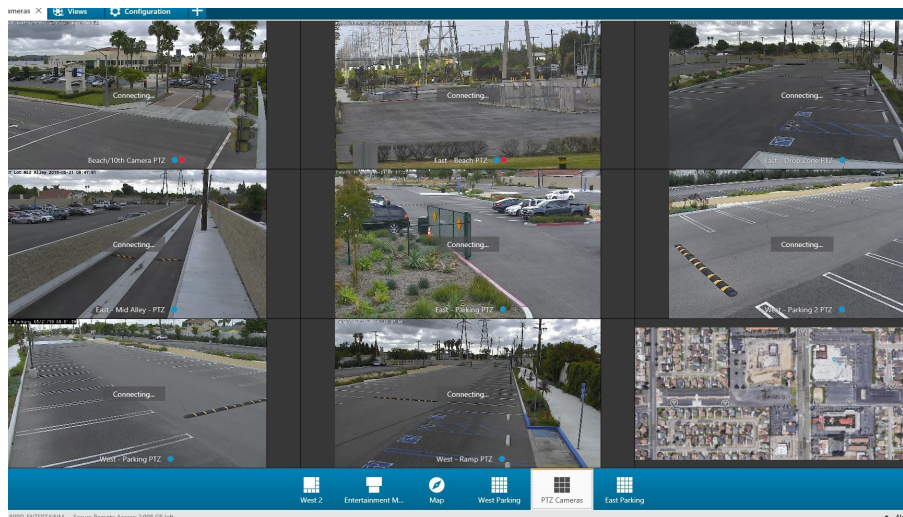

Challenge

The concept of expanding the existing video security network was straight forward. However actually putting the cameras where they were needed and still connecting them into the main video monitoring center at the police station was not a simple task. The cameras and Code Blue call boxes had to be spread out throughout the Entertainment Zone, typically where there was no copper or fiber available.

Both the camera network and the call boxes reliability and security where of paramount importance to the Buena Park Police. The solution had to support these two needs as well as provide flexibility in location and all according to budget. While in some places fiber was available, it was owned and operated by other entities, meaning the very mission critical traffic from the cameras and call boxes could not be guaranteed priority. This situation led Specialized Installations and the Buena Park Police Department to look into an alternate approach.

Emergency Phone Pedestals with IP5000 phones were deployed and connected. Ultimately the video traffic transported to the Buena Park Police Department where an Axis Camera Station management system gathered and presented the video stream to police monitoring stations and a 75" media wall.